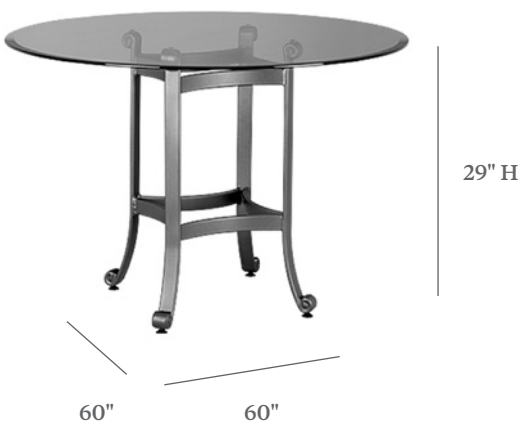

FAIRCHILD

DINING TABLE

ITEM CODE	PC 1000-60
DIAMETER	60"
HEIGHT	29"

MATERIALS

Powder coated aluminum frame.
Table top.

FINISHES

Please visit our website www.pavilionfurniture.com

TABLE TOP OPTIONS