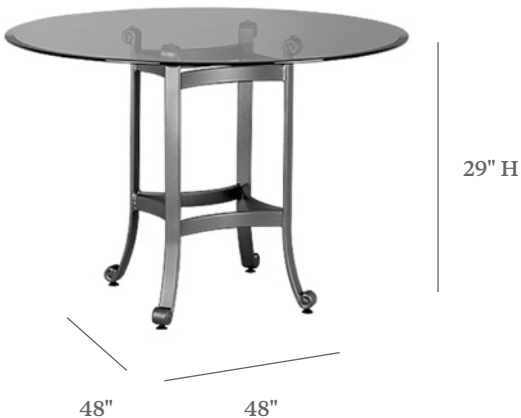

## DINING TABLE

ITEM CODE	PC 1000-48
DIAMETER	48"
HEIGHT	29"

### MATERIALS

Powder coated aluminum frame.  
Table top.