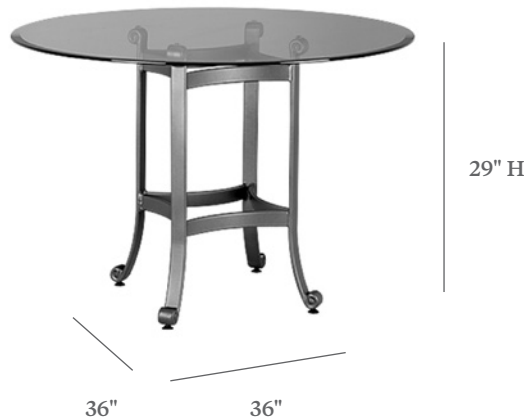

FAIRCHILD

DINING TABLE

ITEM CODE	PC 1000-36
DIAMETER	36"
HEIGHT	29"

MATERIALS

Powder coated aluminum frame.
Table top.

FINISHES

Please visit our website www.pavilionfurniture.com

TABLE TOP OPTIONS

Glass / Genuine Granite / Travertine / Imperial Marble / Sunstone
Slate Fiberglass / Aluminum / Mosaic Bordered Travertine

ACCESSORIES

CV-PC 1000-36 Protective Cover

WARRANTY | MAINTENANCE

See our website www.pavilionfurniture.com