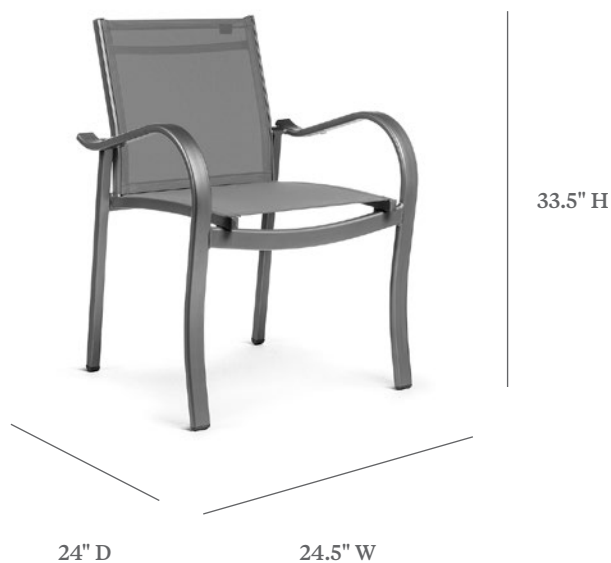

EDGEWATER

STACKING DINING ARM CHAIR

| | |
|-------------|--|
| ITEM CODE | MU2 7132 Regular Sling MU2 8132 Comfort Cushion Sling |
| WIDE | 24.5" |
| DEEP | 24" |
| HEIGHT | 33.5" |
| SEAT HEIGHT | 18" |
| ARM HEIGHT | 25.5" |
| WEIGHT | 12 lbs. |

MATERIALS
Powder coated aluminum frame.
Sling fabric seat & back.

FINISHES & SLING COLOR
Please visit our website www.pavilionfurniture.com

ACCESSORIES
CV-MU2 7132 Protective Cover (Single Chair)

WARRANTY | MAINTENANCE
See our website www.pavilionfurniture.com