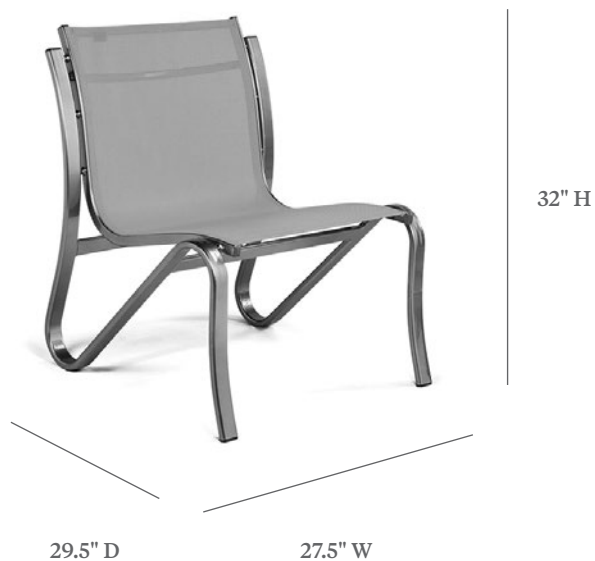

EDGEWATER

STACKING LOUNGE CHAIR

ITEM CODE	MU 7120 Regular Sling MU 8120 Comfort Cushion Sling
WIDE	27.5"
DEEP	29.5"
HEIGHT	32"
SEAT HEIGHT	16"
WEIGHT	
MU 7120	12 lbs.
MU 8120	13 lbs.

MATERIALS
Powder coated aluminum frame.
Sling fabric seat & back.