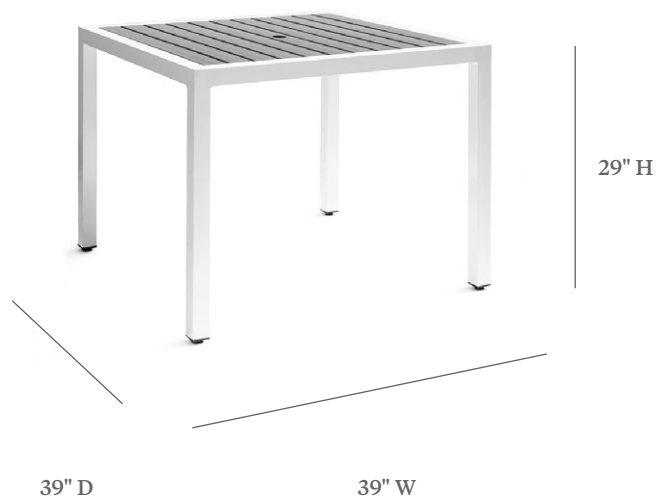

## UMBRELLA TABLE

ITEM CODE	EW 2000-3939UE
WIDE	39"
DEEP	39"
HEIGHT	29"

**MATERIALS**  
Powder coated aluminum frame.  
Ecowood slats.

**FINISHES**  
Please visit our website [www.pavilionfurniture.com](http://www.pavilionfurniture.com)