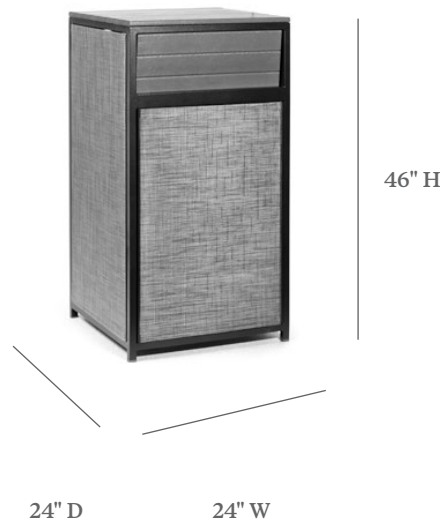

ECOWOOD SOHO

TRASH BIN

ITEM CODE	TB 2424-46EX
WIDE	24"
DEEP	24"
HEIGHT	46"

MATERIALS
Powder coated aluminum frame.
Ecwood slats.

FINISHES & SLING COLOR
Please visit our website www.pavilionfurniture.com

WARRANTY | MAINTENANCE
See our website www.pavilionfurniture.com