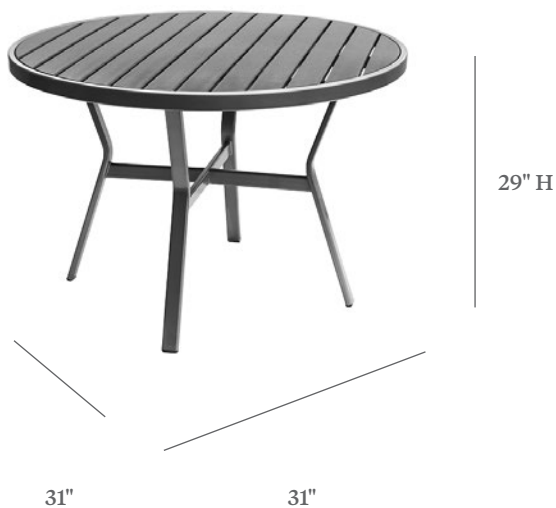

ECOWOOD TABLES

DINING TABLE

ITEM CODE	NV 1000-31E
DIAMETER	31"
HEIGHT	29"

MATERIALS
Powder coated aluminum frame.
Ecowood slats.

FINISHES & SLING COLOR
Please visit our website www.pavilionfurniture.com

WARRANTY | MAINTENANCE
See our website www.pavilionfurniture.com