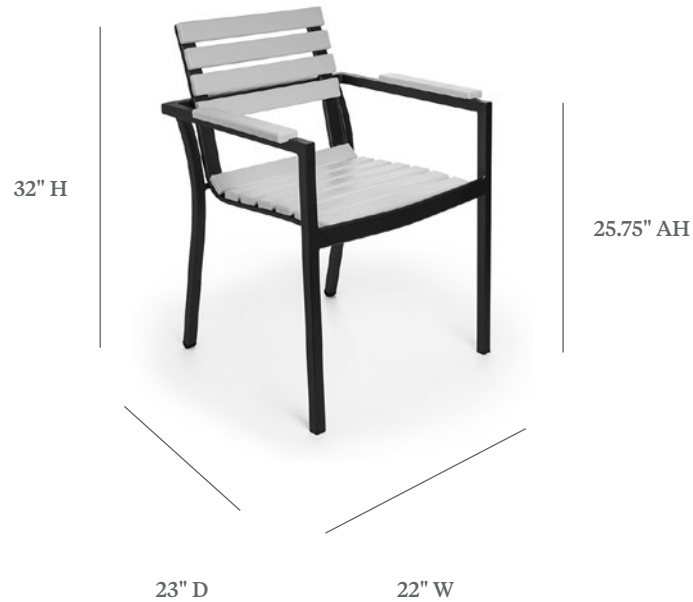

ECOWOOD GLENVAR

STACKING DINING ARM CHAIR

ITEM CODE	EWL 9130A Ecowood Arms
WIDE	22"
DEEP	23"
HEIGHT	32"
SEAT HEIGHT	18"
ARM HEIGHT	25.75"

MATERIALS
Powder coated aluminum frame.
Ecowood slats.

FINISHES & SLING COLOR
Please visit our website www.pavilionfurniture.com