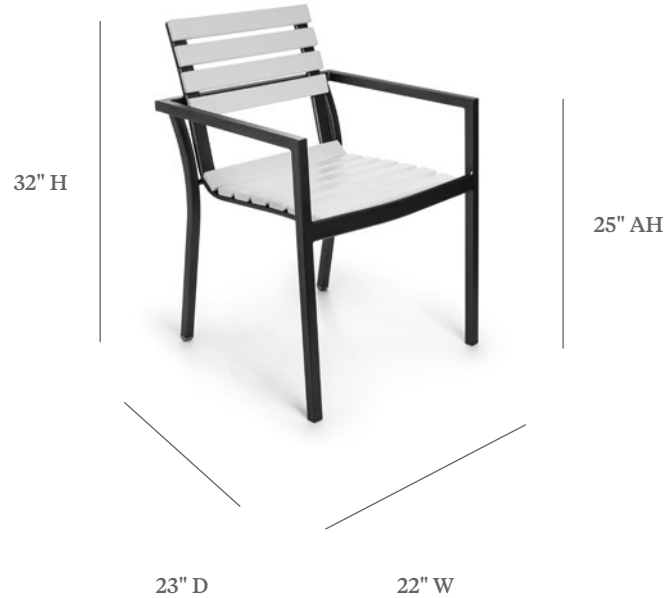

ECOWOOD GLENVAR

STACKING DINING ARM CHAIR

ITEM CODE	EWL 9130
WIDE	22"
DEEP	23"
HEIGHT	32"
SEAT HEIGHT	18"
ARM HEIGHT	25"

MATERIALS
Powder coated aluminum frame.
Ecowood slats.

FINISHES & SLING COLOR
Please visit our website www.pavilionfurniture.com