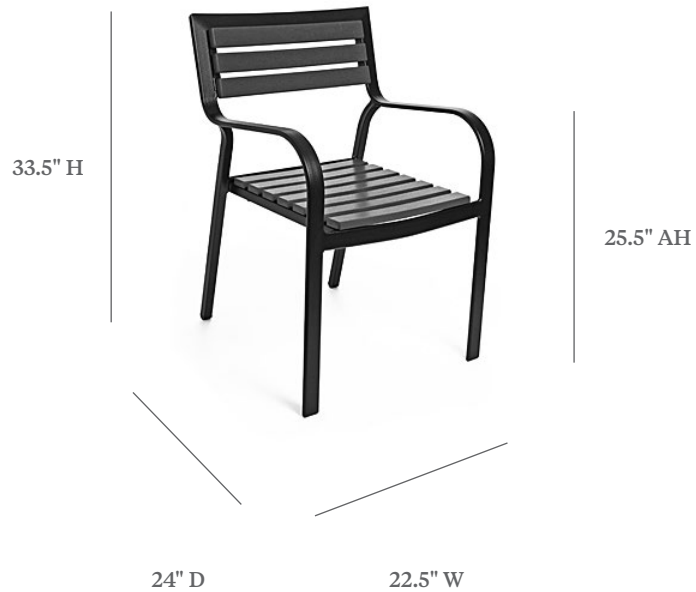

ECOWOOD DIXON

STACKING DINING ARM CHAIR

ITEM CODE	EWI 9130
WIDE	22.5"
DEEP	24"
HEIGHT	33.5"
SEAT HEIGHT	18"
ARM HEIGHT	25.5"

MATERIALS
Powder coated aluminum frame.
Ecowood slats.

FINISHES & SLING COLOR
Please visit our website www.pavilionfurniture.com