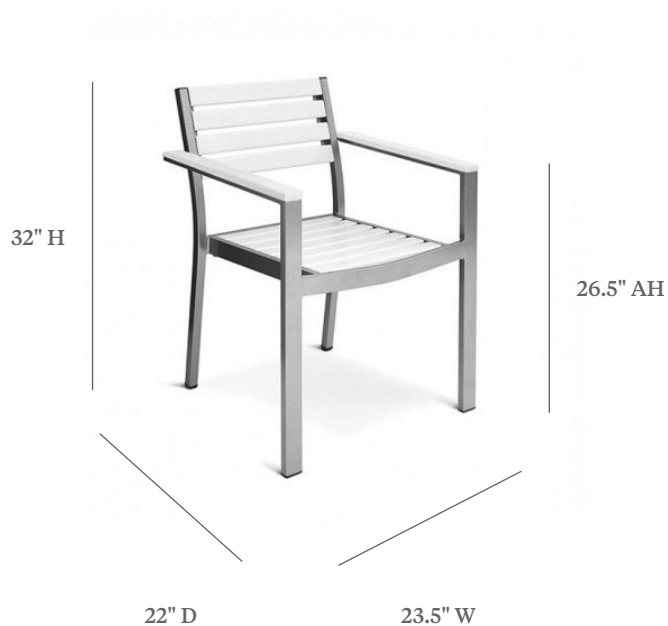

### STACKING DINING ARM CHAIR

ITEM CODE	EWB 9130A Ecowood Arms
WIDE	23.5"
DEEP	22"
HEIGHT	32"
SEAT HEIGHT	18"
ARM HEIGHT	26.5"

**MATERIALS**  
Powder coated aluminum frame.  
Ecowood slats.

**FINISHES & SLING COLOR**  
Please visit our website [www.pavilionfurniture.com](http://www.pavilionfurniture.com)