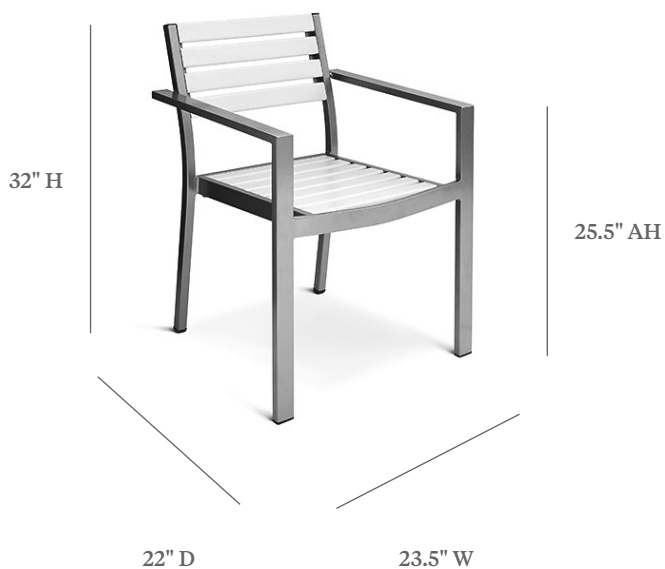

ECOWOOD

BLEAU WITH ECOWOOD

STACKING DINING ARM CHAIR

ITEM CODE	EWB 9130
WIDE	23.5"
DEEP	22"
HEIGHT	32"
SEAT HEIGHT	18"
ARM HEIGHT	25.5"

MATERIALS
Powder coated aluminum frame.
Ecowood slats.

FINISHES & SLING COLOR
Please visit our website www.pavilionfurniture.com