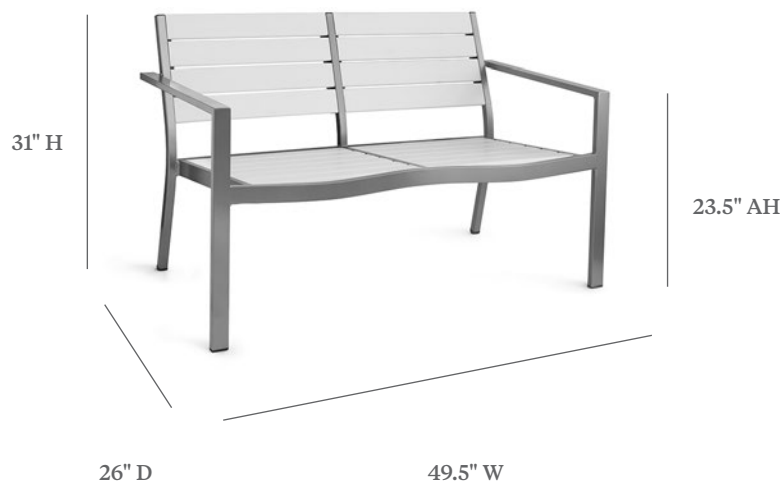

ECOWOOD

BLEAU WITH ECOWOOD

STACKING LOVESEAT

ITEM CODE	EWB 9125 EWB 9125A Ecowood Arms
WIDE	49.5"
DEEP	26"
HEIGHT	31"
SEAT HEIGHT	16"
ARM HEIGHT	23.5"

MATERIALS
Powder coated aluminum frame.
Ecowood slats.