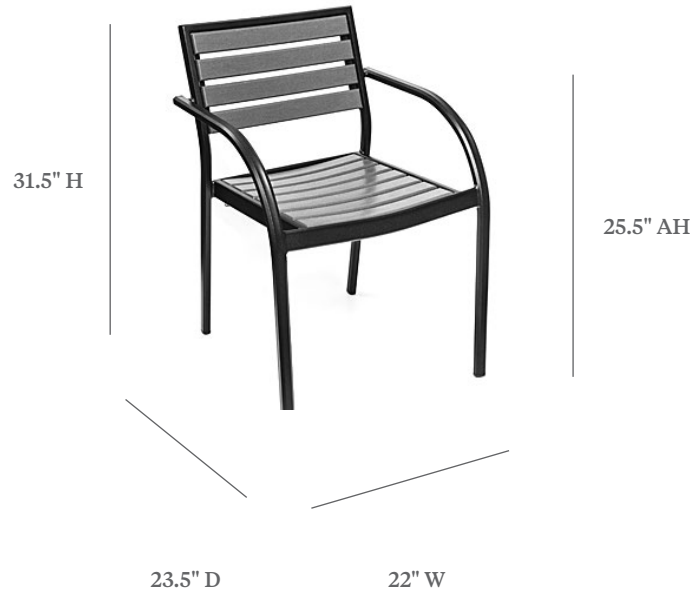

# ECOWOOD OJUS

## STACKING DINING ARM CHAIR

ITEM CODE	EWA 9130
WIDE	22"
DEEP	23.5"
HEIGHT	31.5"
SEAT HEIGHT	18"
ARM HEIGHT	25.5"

**MATERIALS**  
Powder coated aluminum frame.  
Ecowood slats.

**FINISHES & SLING COLOR**  
Please visit our website [www.pavilionfurniture.com](http://www.pavilionfurniture.com)