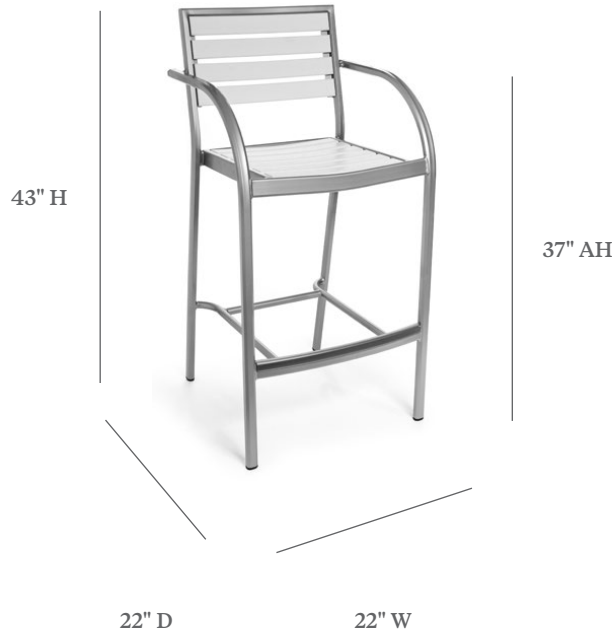

ECOWOOD OJUS

BAR CHAIR WITH ARMS

ITEM CODE	EWA 9045-30
WIDE	22"
DEEP	22"
HEIGHT	43"
SEAT HEIGHT	29.5"
ARM HEIGHT	37"

MATERIALS
Powder coated aluminum frame.
Ecowood slats.

FINISHES & SLING COLOR
Please visit our website www.pavilionfurniture.com