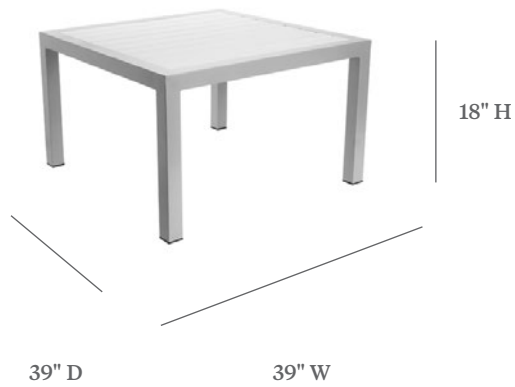

ECOWOOD TABLES

COCKTAIL TABLE

ITEM CODE	EW 3939-18E
WIDE	39"
DEEP	39"
HEIGHT	18"

MATERIALS
Powder coated aluminum frame.
Ecowood slats.

FINISHES & SLING COLOR
Please visit our website www.pavilionfurniture.com