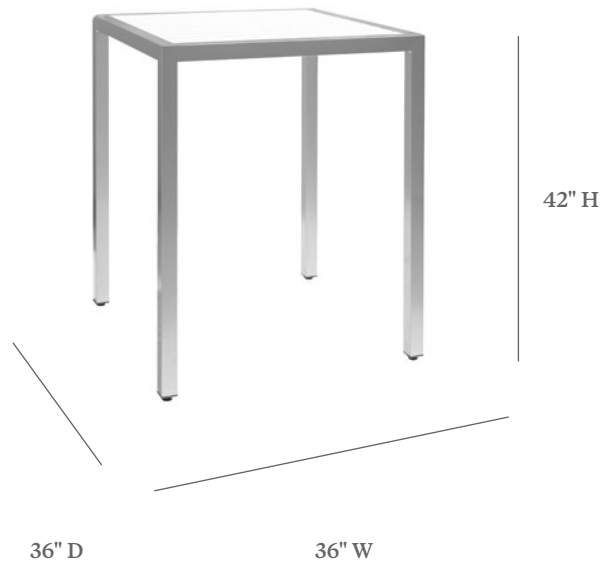

ECOWOOD TABLES

BAR TABLE

ITEM CODE	EW 3000-3636E
WIDE	36"
DEEP	36"
HEIGHT	42"

MATERIALS
Powder coated aluminum frame.
Ecowood slats.

FINISHES & SLING COLOR
Please visit our website www.pavilionfurniture.com