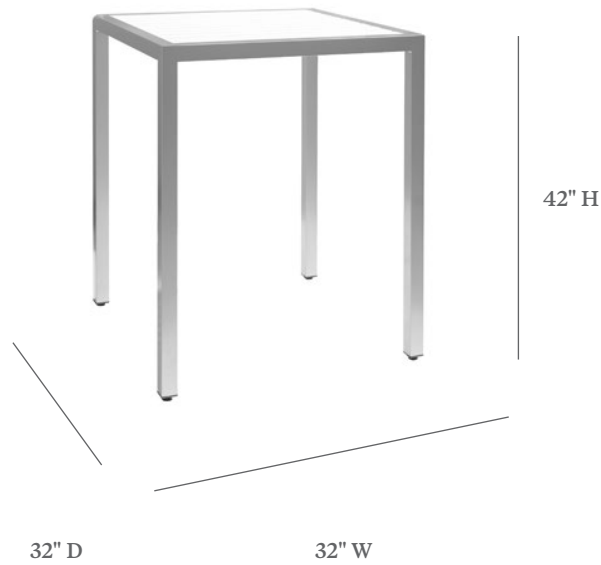

ECOWOOD TABLES

BAR TABLE

| | |
|-----------|---------------|
| ITEM CODE | EW 3000-3232E |
| WIDE | 32" |
| DEEP | 32" |
| HEIGHT | 42" |

MATERIALS
Powder coated aluminum frame.
Ecowood slats.

FINISHES & SLING COLOR
Please visit our website www.pavilionfurniture.com