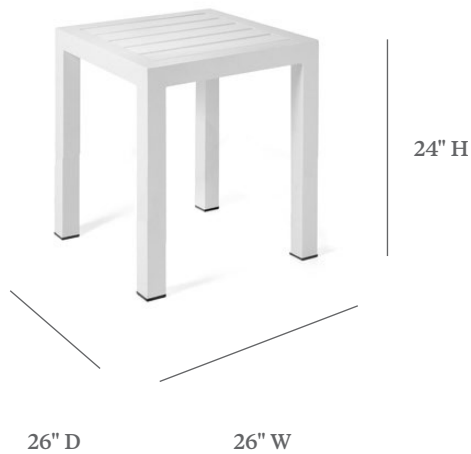

ECOWOOD TABLES

END TABLE

ITEM CODE	EW 2626-24E
WIDE	26"
DEEP	26"
HEIGHT	24"

MATERIALS
Powder coated aluminum frame.
Ecowood slats.

FINISHES & SLING COLOR
Please visit our website www.pavilionfurniture.com