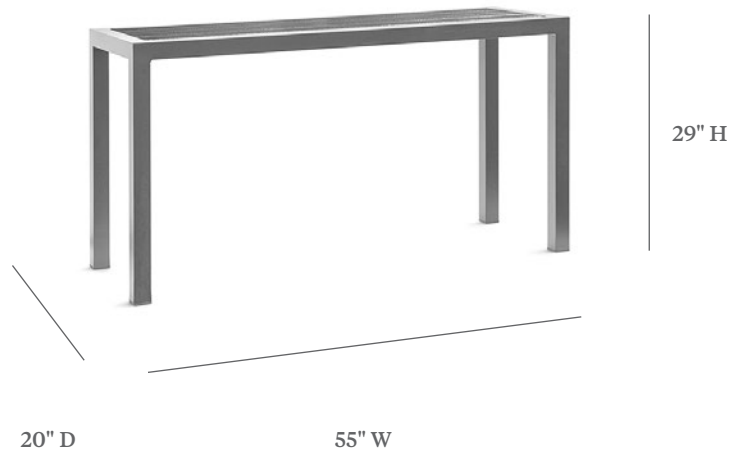

## CONSOLE TABLE

|           |             |
|-----------|-------------|
| ITEM CODE | EW 2055-29E |
| WIDE      | 55"         |
| DEEP      | 20"         |
| HEIGHT    | 29"         |

**MATERIALS**  
Powder coated aluminum frame.  
Ecowood slats.