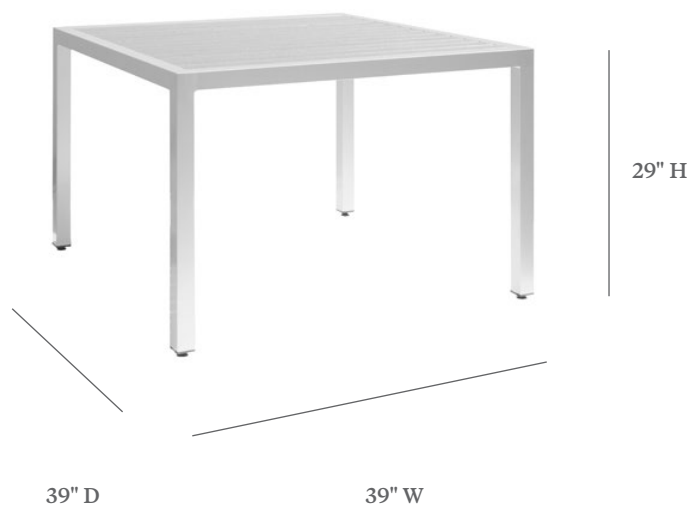

ECOWOOD TABLES

DINING TABLE

ITEM CODE	EW 1000-3939E
WIDE	39"
DEEP	39"
HEIGHT	29"

MATERIALS
Powder coated aluminum frame.
Ecowood slats.

FINISHES & SLING COLOR
Please visit our website www.pavilionfurniture.com