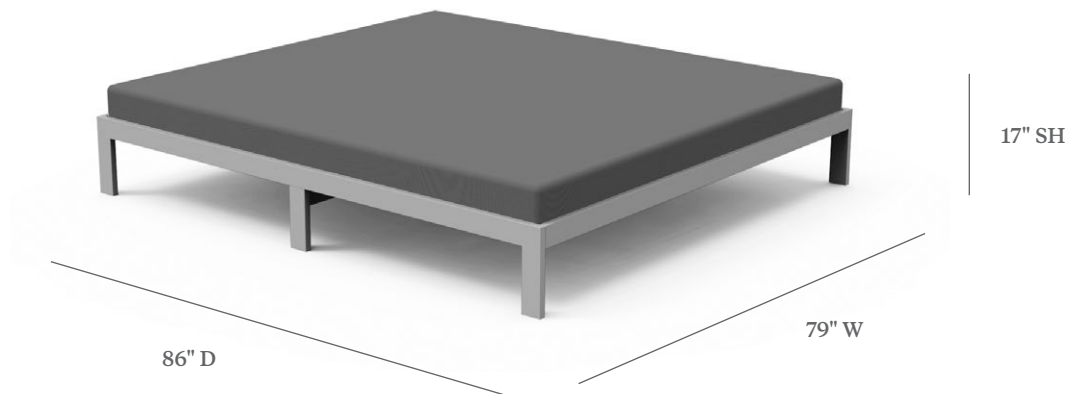

## DAYBED

ITEM CODE	LC 7986-17L Removable Cushion
WIDE	79"
DEEP	86"
SEAT HEIGHT	17"

**MATERIALS**  
Powder coated aluminum frame.  
Cushion.

**FINISHES & SLING COLOR**  
Please visit our website [www.pavilionfurniture.com](http://www.pavilionfurniture.com)