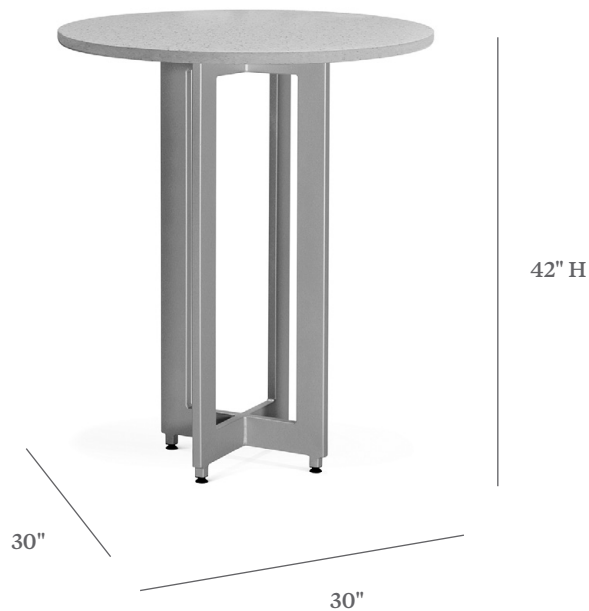

EASTSIDE

BAR TABLE

ITEM CODE	LC 3000-30
DIAMETER	30"
HEIGHT	42"

MATERIALS

Powder coated aluminum frame.
Table top.

FINISHES

Please visit our website www.pavilionfurniture.com

TABLE TOP OPTIONS