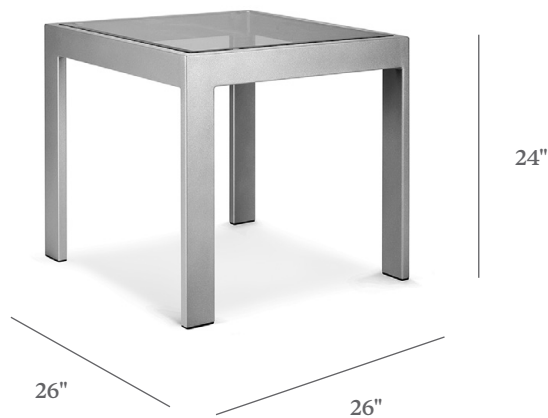

EASTSIDE

SIDE TABLE

ITEM CODE	LC 2727-24
WIDE	26"
DEEP	26"
HEIGHT	24"

MATERIALS

Powder coated aluminum frame.
Table top.

FINISHES

Please visit our website www.pavilionfurniture.com

TABLE TOP OPTIONS