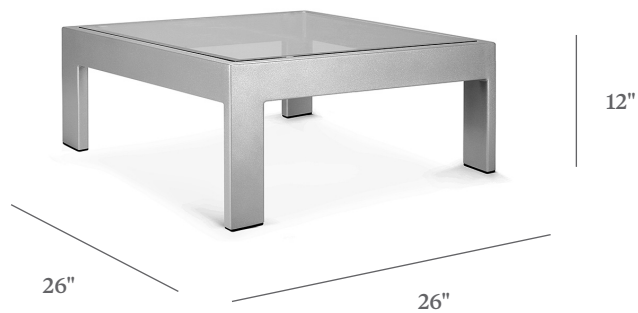

## EURO SIDE TABLE

ITEM CODE	LC 2727-12
WIDE	26"
DEEP	26"
HEIGHT	12"

### MATERIALS

Powder coated aluminum frame.  
Table top.