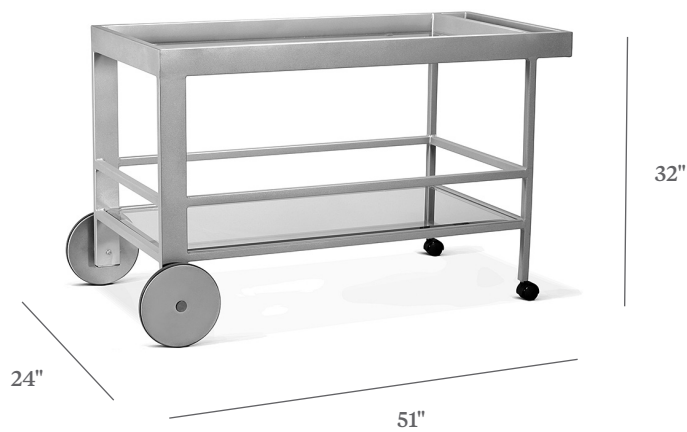

EASTSIDE

SERVICE CART

ITEM CODE	LC 2246
WIDE	51"
DEEP	24"
HEIGHT	32"
SERVICE HEIGHT	29"

MATERIALS

Powder coated aluminum frame.
Table top.

FINISHES

Please visit our website www.pavilionfurniture.com

TABLE TOP OPTIONS