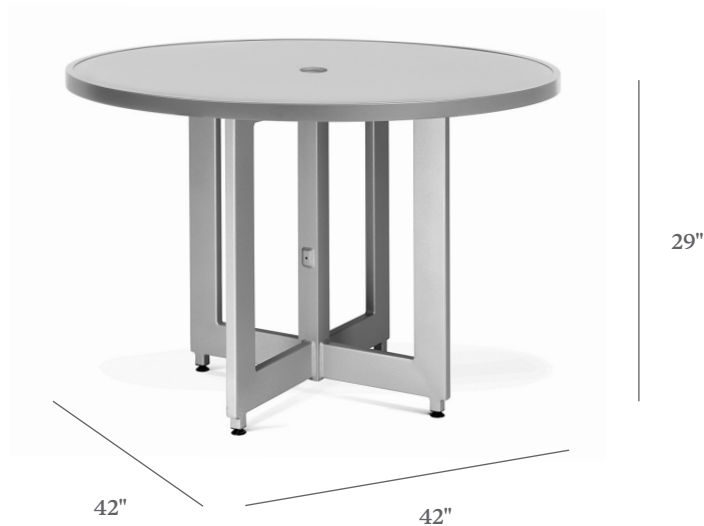

EASTSIDE

UMBRELLA TABLE

ITEM CODE	LC 2000-42U
DIAMETER	42"
HEIGHT	29"

MATERIALS

Powder coated aluminum frame.
Table top.

FINISHES

Please visit our website www.pavilionfurniture.com

TABLE TOP OPTIONS