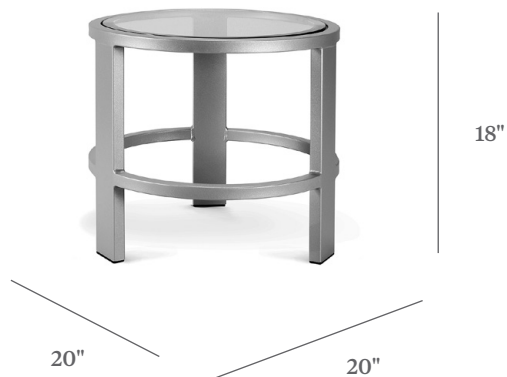

EASTSIDE

SIDE TABLE

ITEM CODE	LC 1820-18
DIAMETER	20"
HEIGHT	18"

MATERIALS

Powder coated aluminum frame.
Table top.

FINISHES

Please visit our website www.pavilionfurniture.com

TABLE TOP OPTIONS