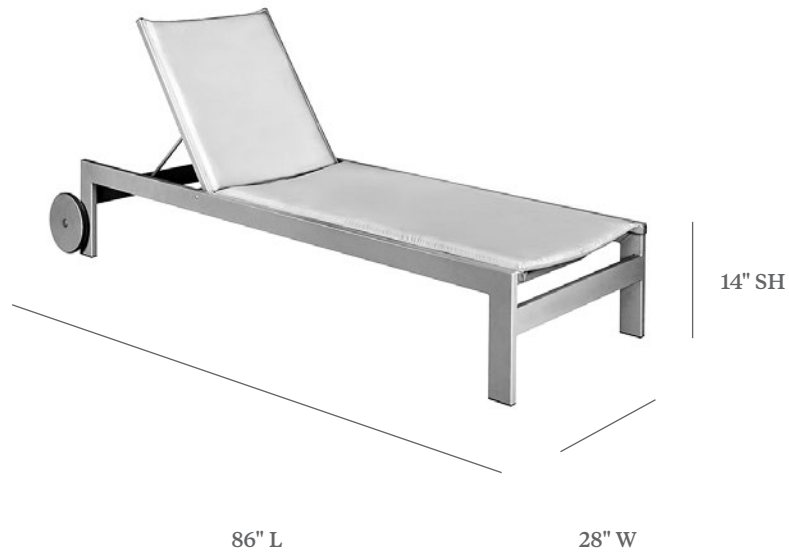

EASTSIDE

CHAISE LOUNGE WITH WHEELS

ITEM CODE	LC 7090W Regular Sling LC 8090W Comfort Cushion Sling
WIDE	28"
LONG	86"
SEAT HEIGHT	14"

MATERIALS
Powder coated aluminum frame.
Sling fabric seat & back.

FINISHES & SLING COLOR
Please visit our website www.pavilionfurniture.com