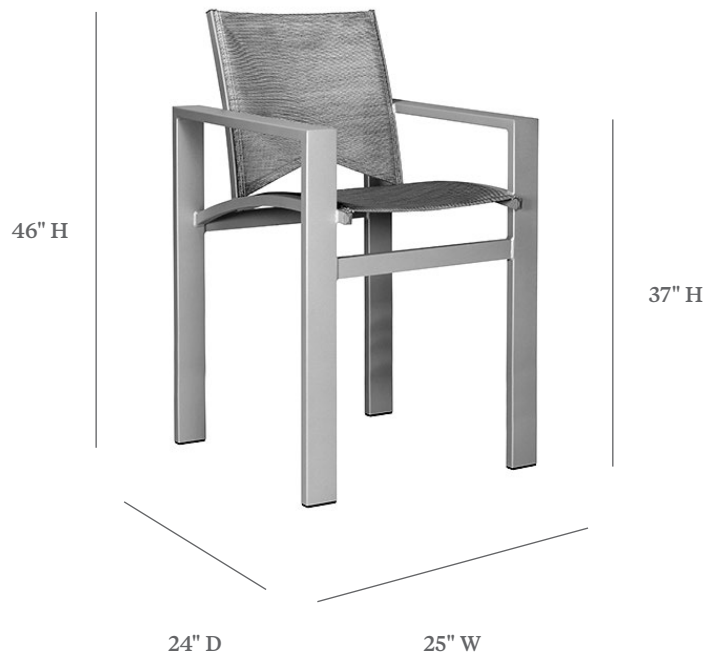

## BAR CHAIR

ITEM CODE	LC 7045-30 Regular Sling LC 8045-30 Comfort Cushion Sling
WIDE	25"
DEEP	24"
HEIGHT	46"
SEAT HEIGHT	30"
ARM HEIGHT	37"

**MATERIALS**  
Powder coated aluminum frame.  
Sling fabric seat & back.