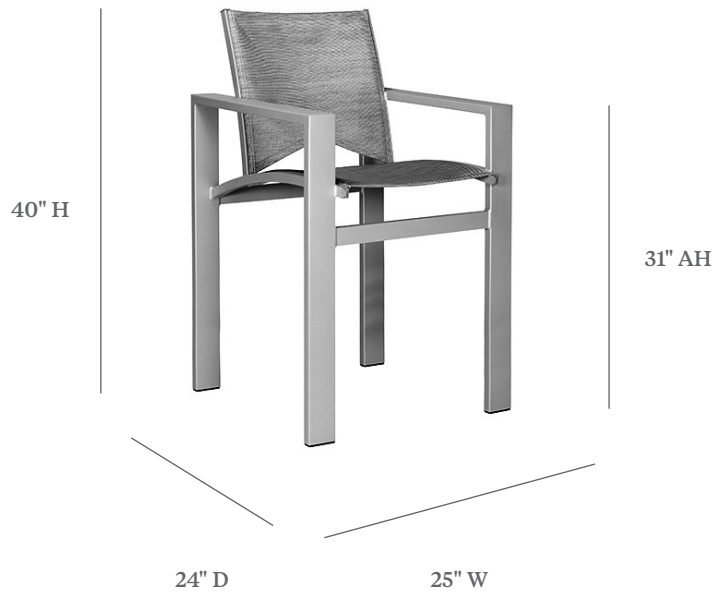

EASTSIDE

COUNTER STOOL

ITEM CODE	LC 7045-24 Regular Sling LC 8045-24 Comfort Cushion Sling
WIDE	25"
DEEP	24"
HEIGHT	40"
SEAT HEIGHT	24"
ARM HEIGHT	31"

MATERIALS
Powder coated aluminum frame.
Sling fabric seat & back.