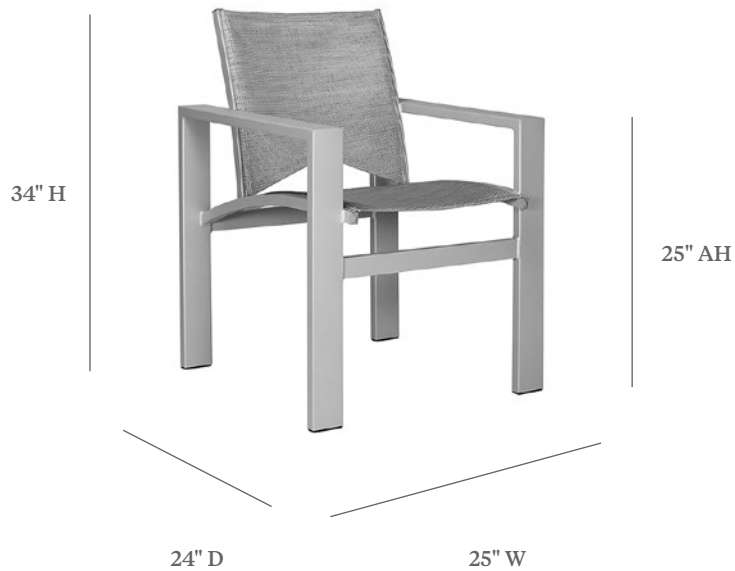

## DINING ARM CHAIR

ITEM CODE	LC 7030 Regular Sling LC 8030 Comfort Cushion Sling
WIDE	25"
DEEP	24"
HEIGHT	34"
SEAT HEIGHT	18"
ARM HEIGHT	25"

**MATERIALS**  
Powder coated aluminum frame.  
Sling fabric seat & back.