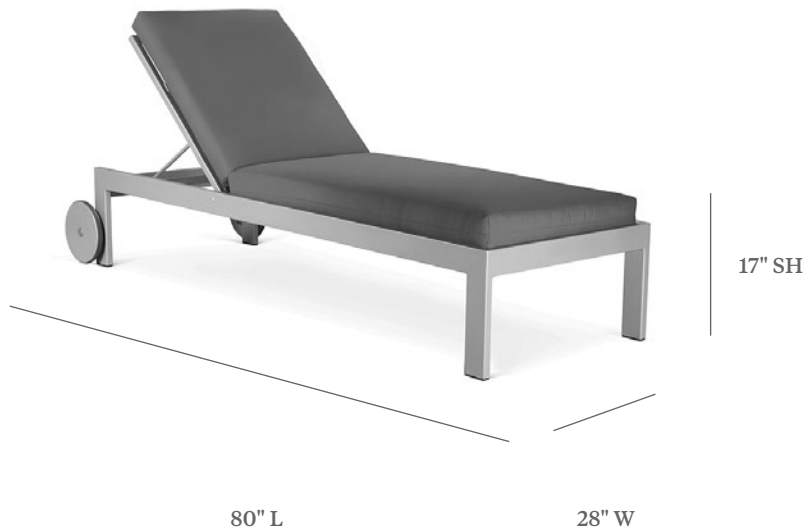

EASTSIDE

CHAISE LOUNGE WITH WHEELS

ITEM CODE	LC 2890LW Removable Cushion
WIDE	28"
LONG	80"
FRAME HEIGHT	14"
SEAT HEIGHT	17"

MATERIALS

Powder coated aluminum frame.
Cushions seat & back.

FINISHES & SLING COLOR