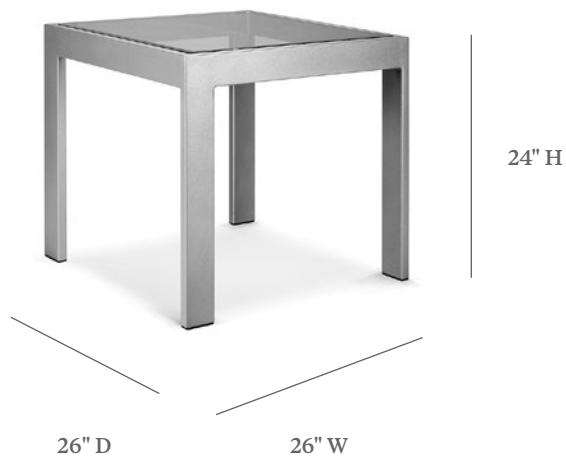

EASTSIDE

END TABLE

ITEM CODE	LC 2727-24
WIDE	26"
DEEP	26"
HEIGHT	24"

MATERIALS

Powder coated aluminum frame.
Table top.

FINISHES

Please visit our website www.pavilionfurniture.com

TABLE TOP OPTIONS