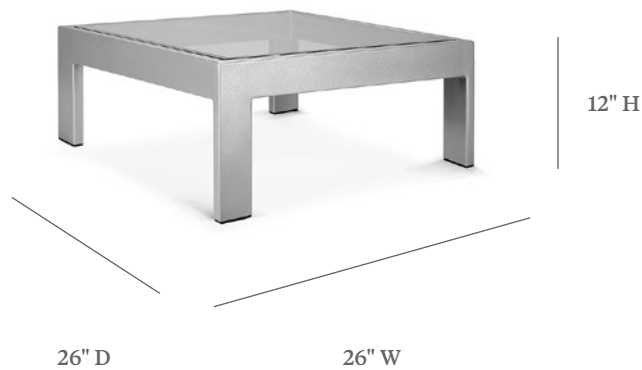

EASTSIDE

EURO SIDE TABLE

ITEM CODE	LC 2727-12
WIDE	26"
DEEP	26"
HEIGHT	12"

MATERIALS

Powder coated aluminum frame.
Table top.

FINISHES

Please visit our website www.pavilionfurniture.com

TABLE TOP OPTIONS