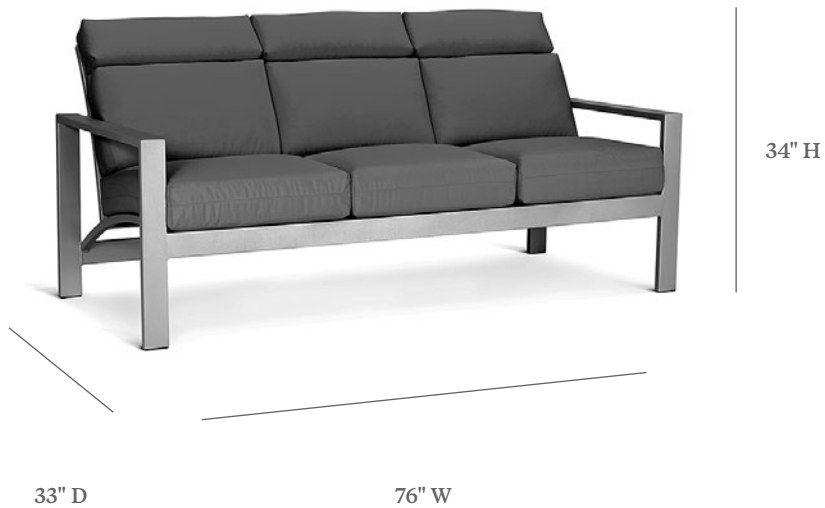

EASTSIDE

SOFA

ITEM CODE	LC 2130L Removable Cushions
WIDE	76"
DEEP	33"
HEIGHT	34"
SEAT HEIGHT	19"
ARM HEIGHT	23"

MATERIALS

Powder coated aluminum frame.
Cushions seat & back.

FINISHES & SLING COLOR

Please visit our website www.pavilionfurniture.com