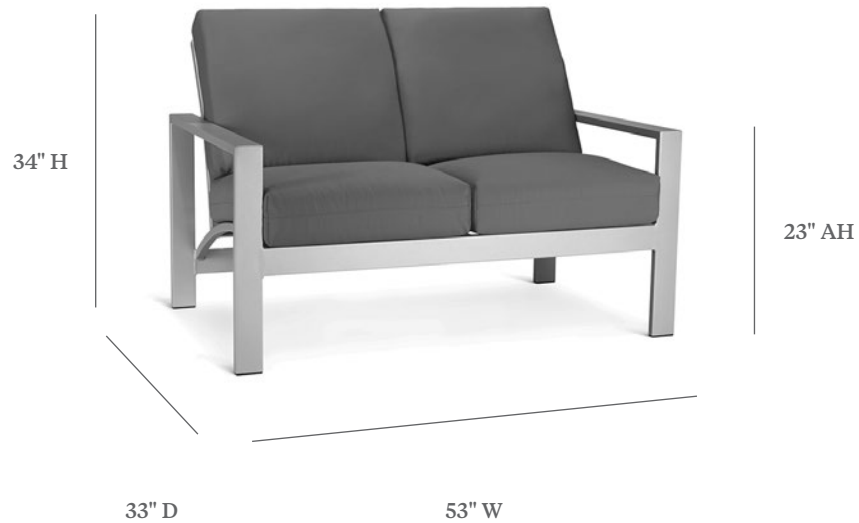

EASTSIDE

LOVESEAT

ITEM CODE	LC 2120L Removable Cushions
WIDE	53"
DEEP	33"
HEIGHT	34"
SEAT HEIGHT	19"
ARM HEIGHT	23"

MATERIALS

Powder coated aluminum frame.
Cushions seat & back.

FINISHES & SLING COLOR

Please visit our website www.pavilionfurniture.com