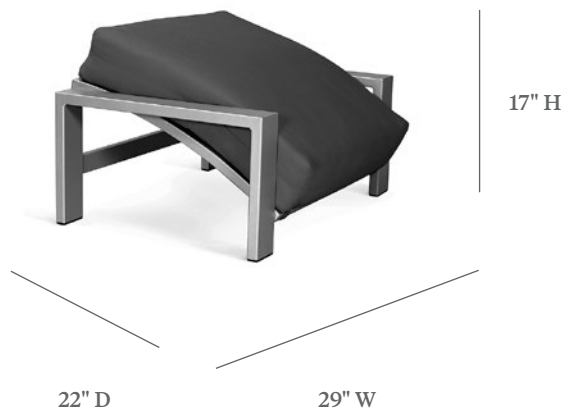

# EASTSIDE

## OTTOMAN

ITEM CODE	LC 2110L Removable Cushion
WIDE	29"
DEEP	22"
HEIGHT	17"

**MATERIALS**  
Powder coated aluminum frame.  
Cushions seat & back.

**FINISHES & SLING COLOR**  
Please visit our website [www.pavilionfurniture.com](http://www.pavilionfurniture.com)