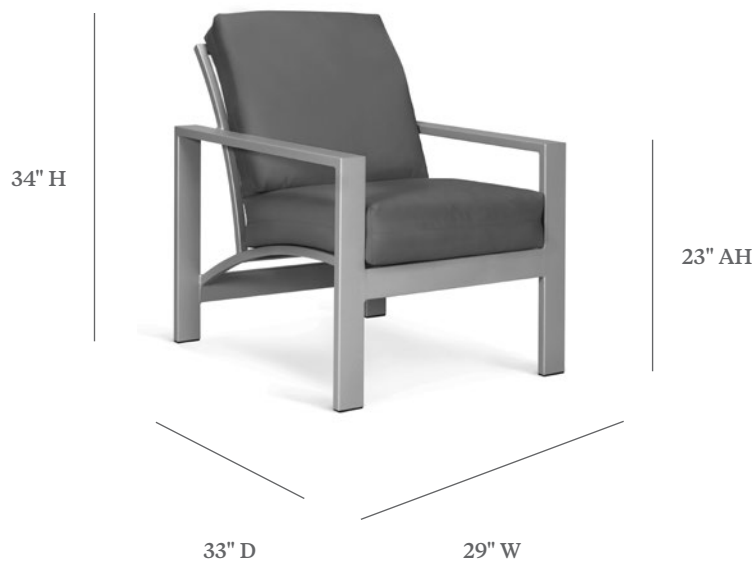

## LOUNGE CHAIR

ITEM CODE	LC 2100L Removable Cushions
WIDE	29"
DEEP	33"
HEIGHT	34"
SEAT HEIGHT	19"
ARM HEIGHT	23"

### MATERIALS

Powder coated aluminum frame.  
Cushions seat & back.