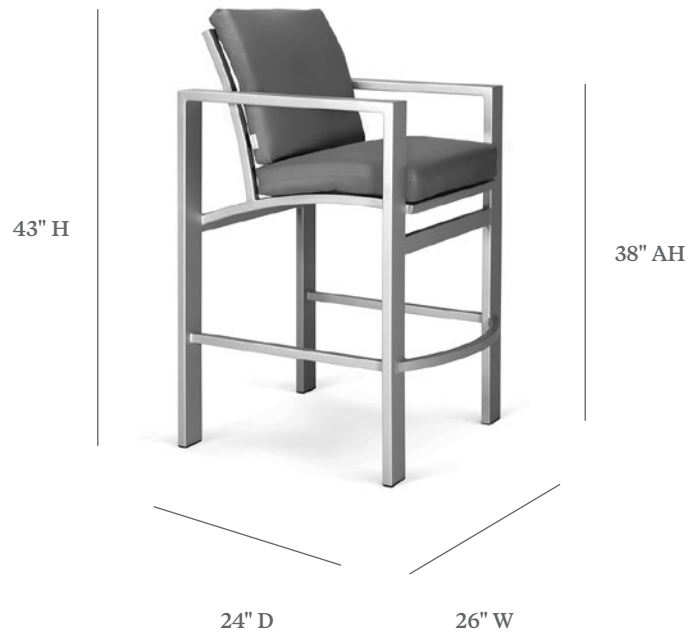

## BAR CHAIR WITH ARMS

ITEM CODE	LC 2045L-30 Removable Cushions
WIDE	26"
DEEP	24"
HEIGHT	43"
SEAT HEIGHT	30"
ARM HEIGHT	38"

### MATERIALS

Powder coated aluminum frame.  
Cushions seat & back.