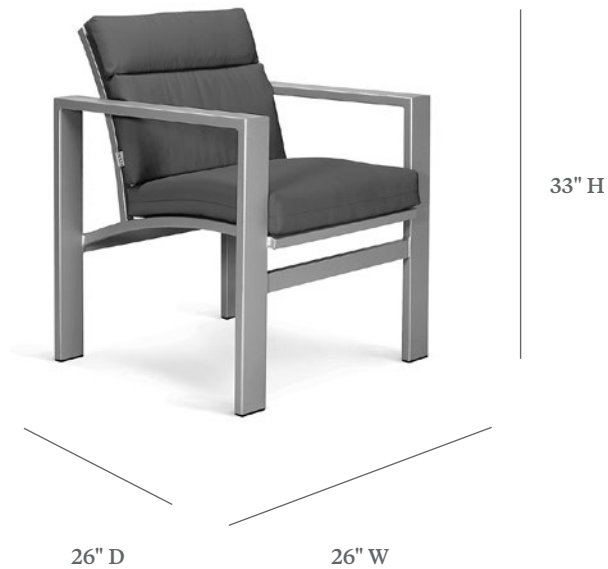

EASTSIDE

DINING ARM CHAIR

ITEM CODE	LC 2030L Removable Cushions
WIDE	26"
DEEP	26"
HEIGHT	33"
SEAT HEIGHT	18"
ARM HEIGHT	26"
WEIGHT	20 lbs.

MATERIALS

Powder coated aluminum frame.
Cushions seat & back.

FINISHES & SLING COLOR