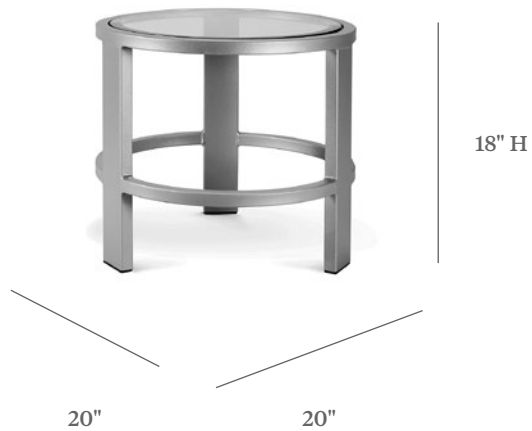

## OCCASIONAL TABLE

ITEM CODE	LC 1820-18
DIAMETER	20"
HEIGHT	18"

### MATERIALS

Powder coated aluminum frame.  
Table top.