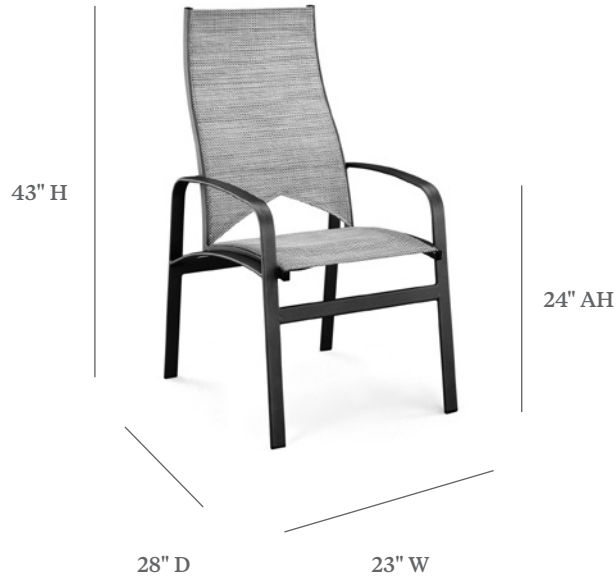

DEERING

STACKING HIGH BACK ARM CHAIR

ITEM CODE	MT 7135 Hammock Sling MT 8135 Comfort Cushions Sling
WIDE	23"
DEEP	28"
HEIGHT	43"
ARM HEIGHT	24"

MATERIALS
Powder coated aluminum frame.
Sling fabric seat & back.