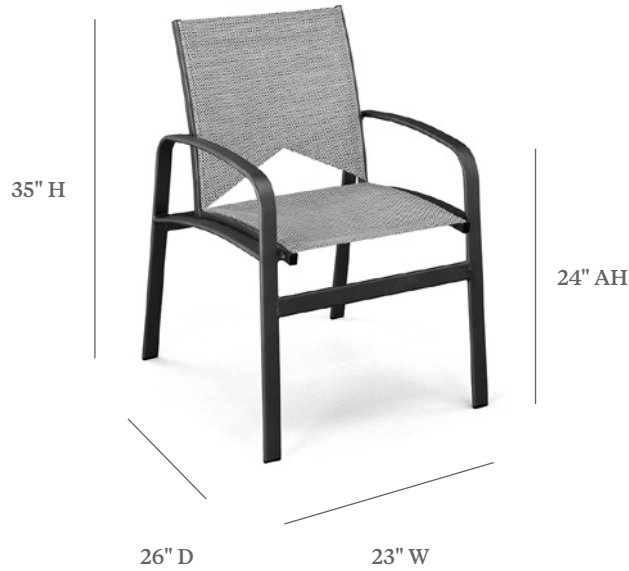

DEERING

STACKING DINING ARM CHAIR

ITEM CODE	MT 7130 Hammock Sling MT 8130 Comfort Cushions Sling
WIDE	23"
DEEP	26"
HEIGHT	35"
SEAT HEIGHT	18"
ARM HEIGHT	24"

MATERIALS
Powder coated aluminum frame.
Sling fabric seat & back.