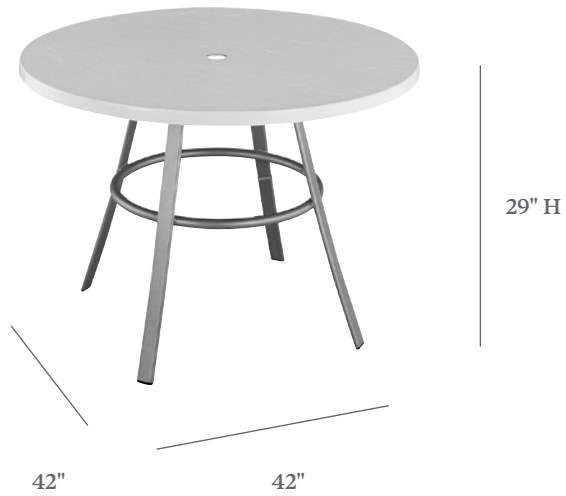

## UMBRELLA TABLE

ITEM CODE	MT 2842
DIAMETER	42"
HEIGHT	29"

### MATERIALS

Powder coated aluminum frame.  
Table top.