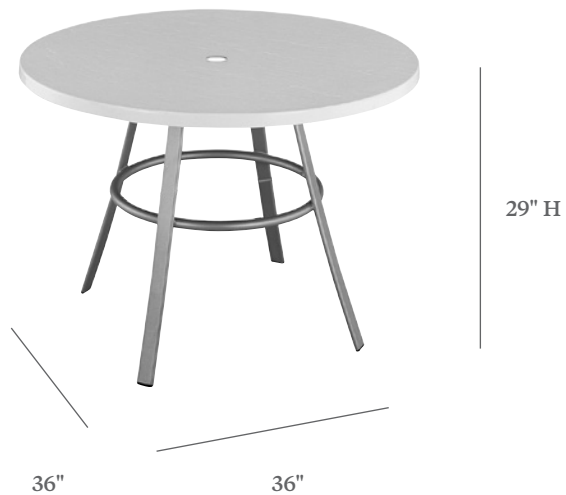

DEERING

UMBRELLA TABLE

ITEM CODE	MT 2836
DIAMETER	36"
HEIGHT	29"

MATERIALS
Powder coated aluminum frame.
Table top.

FINISHES
Please visit our website www.pavilionfurniture.com

TABLE TOP OPTIONS
Acrylic / Slate Fiberglass / Sunstone / Aluminum