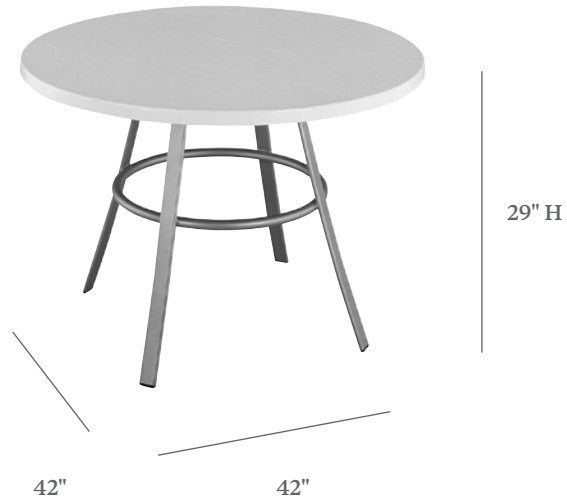

DEERING

DINING TABLE

ITEM CODE	MT 2742
DIAMETER	42"
HEIGHT	29"

MATERIALS

Powder coated aluminum frame.
Table top.

FINISHES

Please visit our website www.pavilionfurniture.com

TABLE TOP OPTIONS