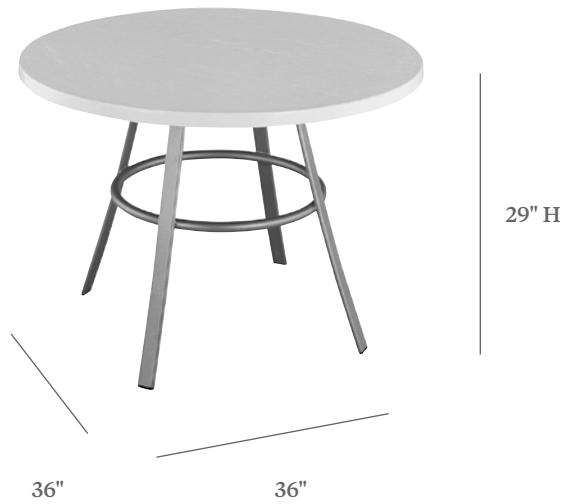

DEERING

DINING TABLE

ITEM CODE	MT 2736
DIAMETER	36"
HEIGHT	29"

MATERIALS

Powder coated aluminum frame.
Table top.

FINISHES

Please visit our website www.pavilionfurniture.com

TABLE TOP OPTIONS