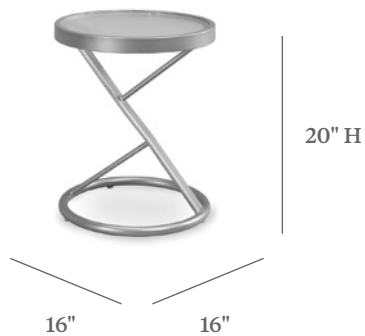

DEERING

SIDE TABLE

ITEM CODE	MT 1620A
DIAMETER	16"
HEIGHT	20"

MATERIALS

Powder coated aluminum frame.
Table top.

FINISHES

Please visit our website www.pavilionfurniture.com

TABLE TOP OPTIONS